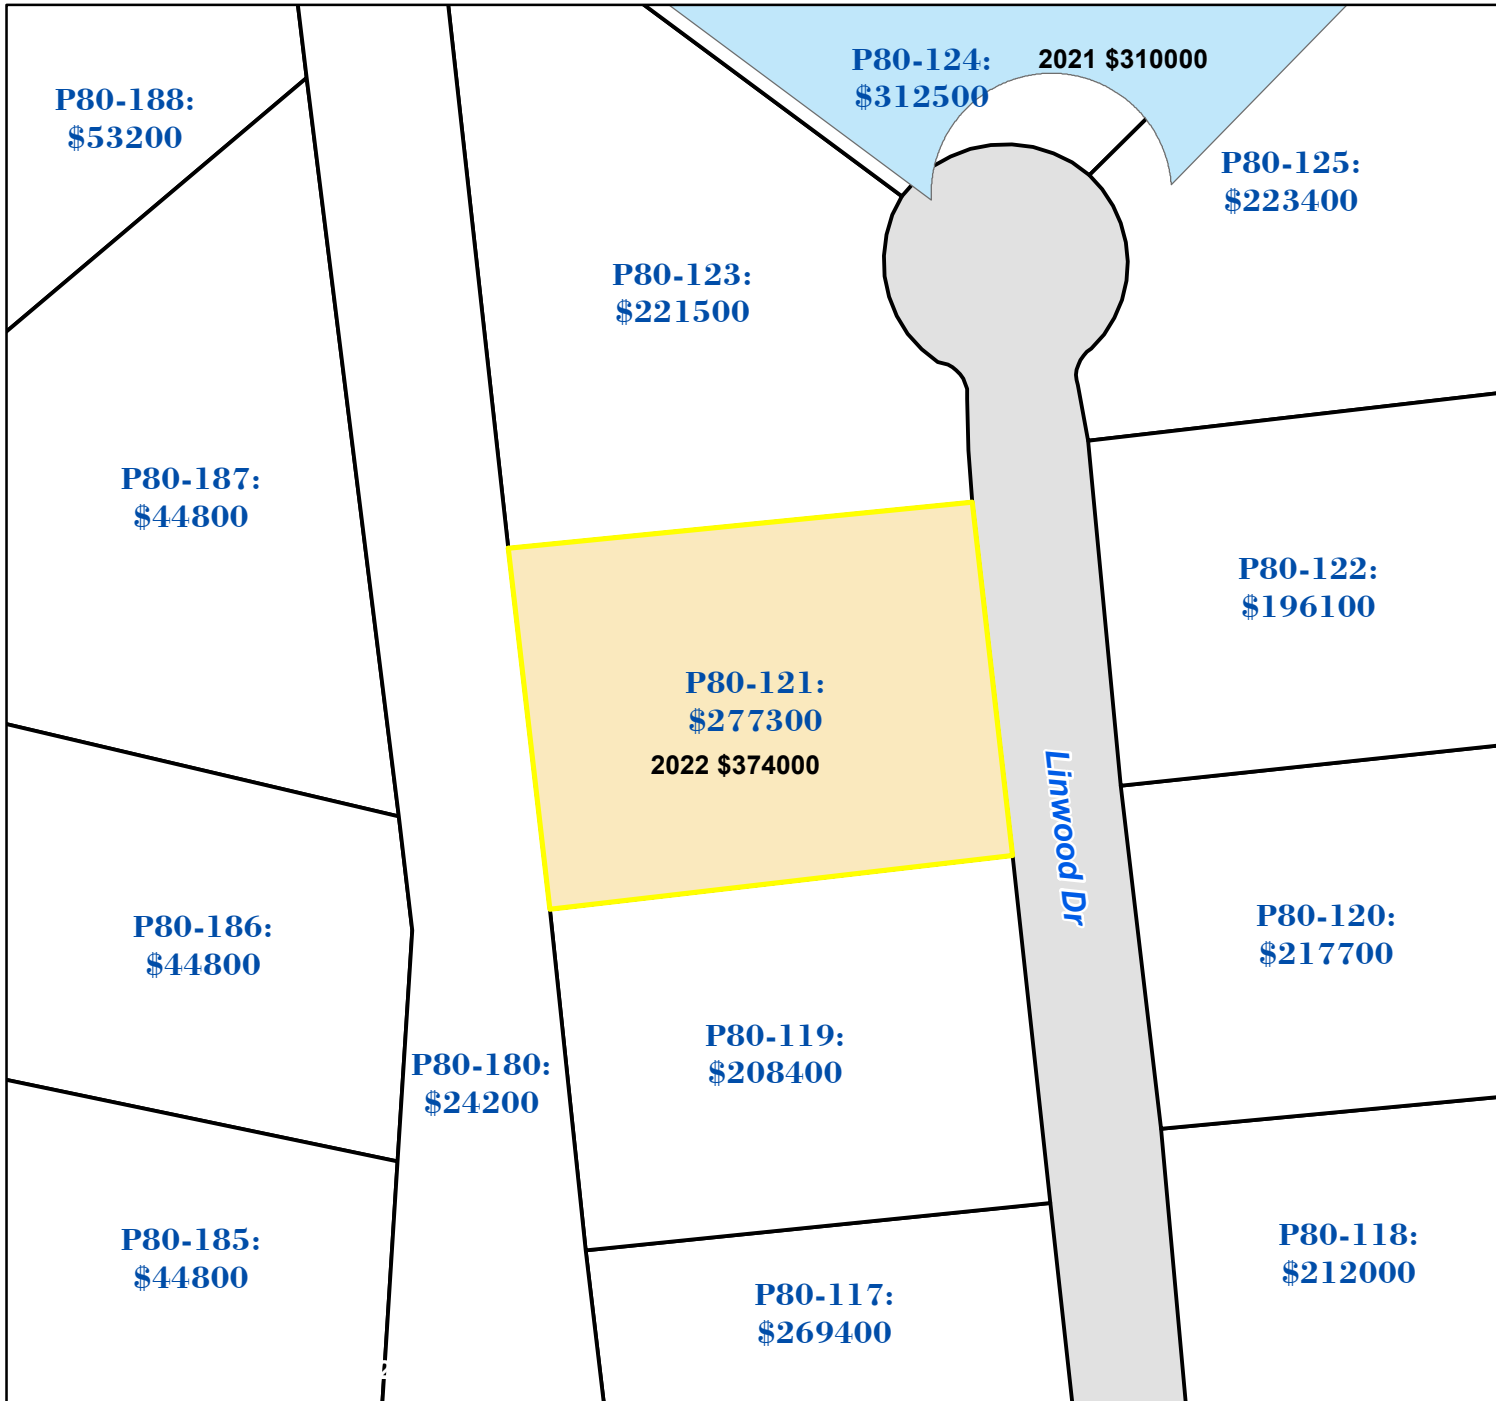

NOT A SURVEY

This map was created from historic maps, recorded deeds and surveys.
It CAN NOT be used to convey land, settle land disputes or build fences.